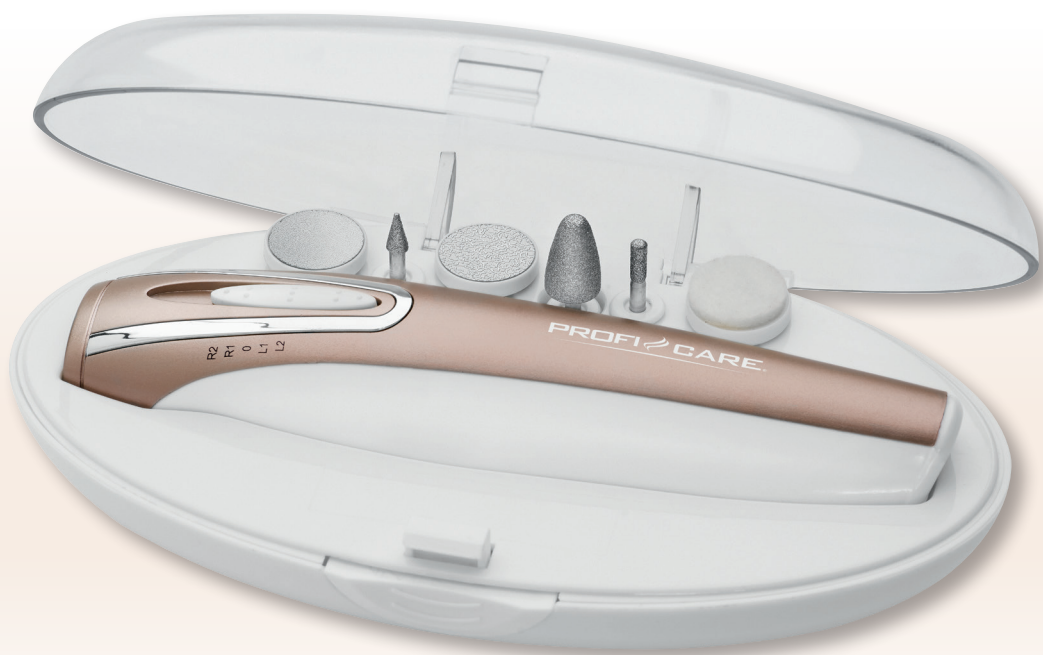

Right-/Left-handed rotation

4-level switch

6 high quality attachments

Convenient storage box

Incl. light for precise, controlled work

PC-MPS 3016 Manicure-Pedicure-Set

- > Practical device for the cosmetic care of your hands and feet in a convenient storage box
- > 4 level switch (L1/L2/R1/R2)
- > Right/left-handed rotation for comfortable working
- > Ergonomic housing
- > Includes light for precise, controlled work
- > 6 different attachments:
 - small grinding cone
 - small grinding cylinder
 - large grinding cone (round)
 - Nail file attachments (fine)
 - Nail file attachments (rough)
 - Polishing disk
- > Battery operation: 2x 1,5 V AA/LR6 (Batteries not included)

Without decoration

Product:	Art.no.:	20"/40"/HQ-Container:
PC-MPS 3016	330 160	20840 / 43160 / 47540
Colour: White/Champagner	Art.EAN:	Device (W x H x D):
	4 006 160 301 601	180 x 47 x 100 mm
PU:	Export carton EAN:	Packaging (W x H x D):
10	4 006 160 532 746	187 x 110 x 57 mm
Delivery:	middle/end of january 18	